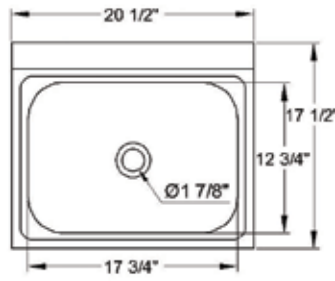

Space Saver Hand Sinks

Faucet & Strainer Included

HS-1217WG

Top View

HS-1217SSG

Order No	Description	Weight lbs/case	Pack/case
HS-1217WG	Space Saver Wall Mount Hand Sink	9.4	1
HS-1217SSG	Space Saver Wall Mount Hand Sink w/ Welded Splash Guards	13.8	1

Hand Sinks (61~68)

Extra Wide Hand Sink & Welded Splash Guards

Faucet & Strainer Included

HS-2017WG

Top View

HS-2017SSG

Order No	Description	Weight lbs/case	Pack/case
HS-2017WG	Extra Wide Wall Mount Hand Sink, 7" Deep	12.2	1
HS-2017SSG	Extra Wide Hand Sink w/Welded Splash Guards	17	1