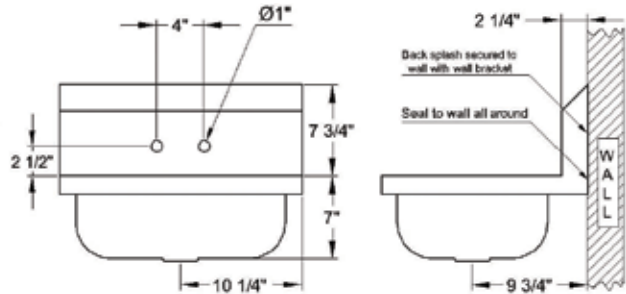

Hand Sinks (61~68)

Extra Wide Hand Sink & Welded Splash Guards

Faucet & Strainer Included

HS-2017WG

Top View

HS-2017SSG

Order No	Description	Weight lbs/case	Pack/case
HS-2017WG	Extra Wide Wall Mount Hand Sink, 7" Deep	12.2	1
HS-2017SSG	Extra Wide Hand Sink w/Welded Splash Guards	17	1