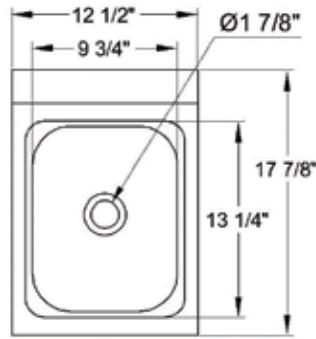

Space Saver Hand Sinks

Faucet & Strainer Included

HS-1217WG

Top View

HS-1217SSG

Order No	Description	Weight lbs/case	Pack/case
HS-1217WG	Space Saver Wall Mount Hand Sink	9.4	1
HS-1217SSG	Space Saver Wall Mount Hand Sink w/ Welded Splash Guards	13.8	1

Hand Sinks (61~68)

Extra Wide Hand Sink & Welded Splash Guards

Faucet & Strainer Included

HS-2017WG

Top View

HS-2017SSG

Order No	Description	Weight lbs/case	Pack/case
HS-2017WG	Extra Wide Wall Mount Hand Sink, 7" Deep	12.2	1
HS-2017SSG	Extra Wide Hand Sink w/Welded Splash Guards	17	1