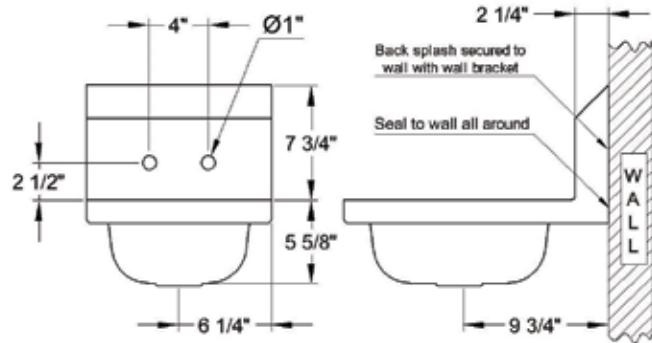

Space Saver Hand Sinks

Faucet & Strainer Included

HS-1217WG

Top View

HS-1217SSG

Order No	Description	Weight lbs/case	Pack/case
HS-1217WG	Space Saver Wall Mount Hand Sink	9.4	1
HS-1217SSG	Space Saver Wall Mount Hand Sink w/ Welded Splash Guards	13.8	1

Hand Sinks (61~68)

Extra Wide Hand Sink & Welded Splash Guards

Faucet & Strainer Included

HS-2017WG

Top View

HS-2017SSG

Order No	Description	Weight lbs/case	Pack/case
HS-2017WG	Extra Wide Wall Mount Hand Sink, 7" Deep	12.2	1
HS-2017SSG	Extra Wide Hand Sink w/Welded Splash Guards	17	1