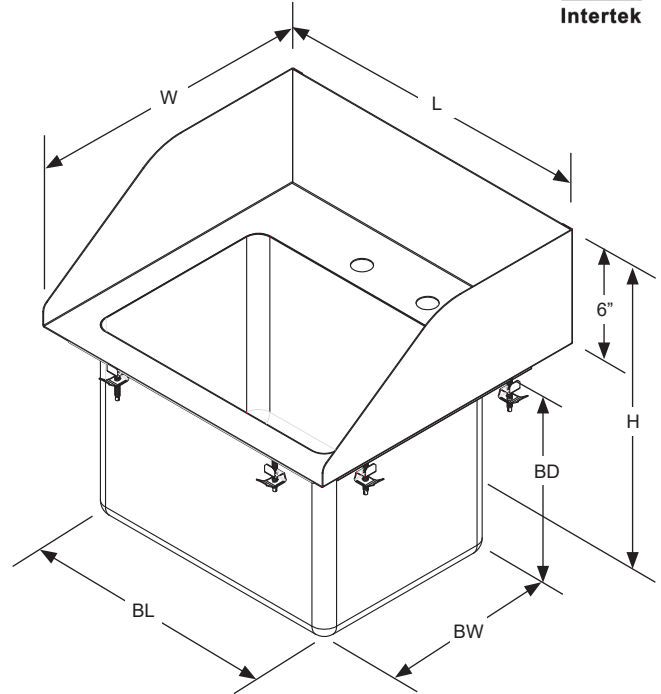

Item No.: _____

Order No.: _____

QTY: _____ Date: _____

DROP-IN HAND SINK WITH 3-SIDE SPLASHES

HS-1014IS

HS-1410IS

Description:

- Polished finish stainless steel
- All welded construction
- 3- sided splash guards, sides and rear
- Includes 4" deck mount faucet
- 1-1/2" NPS drain outlet

Standard Mounting Clip

- For countertops over 7/8" and up to 2" thick
- Come with 8 pieces

Order No.	Overall Dimension (W x L x H)	BW	BL	BD	Cut-out Dimension	N. W. (lbs)	Pack/ case
HS-1014IS	19-1/4" x 13" x 16	14	10	10	18-3/8" x 12-1/8"	13.2	1
HS-1410IS	15-1/4" x 17" x 16"	10	14	10	14-1/2" x 16-3/8"	13.2	1