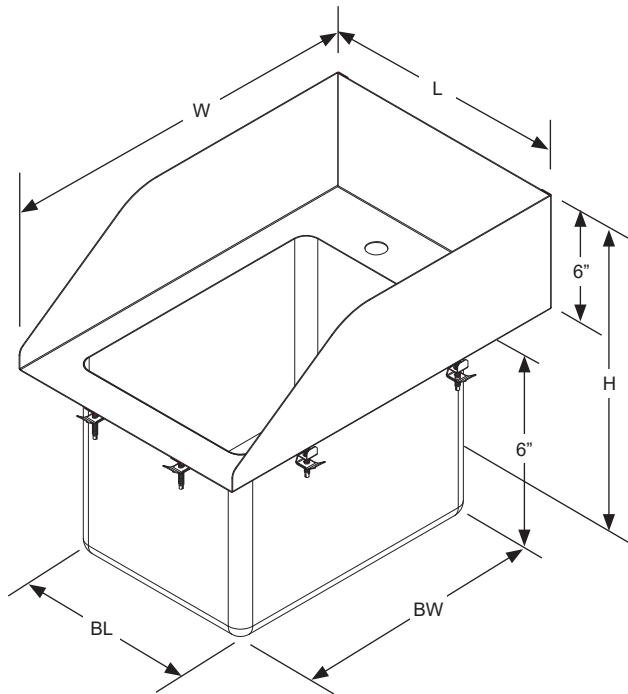

Item No.: _____

Order No.: _____

QTY: _____ Date: _____

DROP-IN HAND SINK WITH 3-SIDE SPLASHES

HS-1014IS

HS-1410IS

Description:

- Polished finish stainless steel
- All welded construction
- 3- sided splash guards, sides and rear
- Includes 4" deck mount faucet
- 1-1/2" NPS drain outlet

Standard Mounting Clip

- For countertops over 7/8" and up to 2" thick
- Come with 8 pieces

Order No.	Overall Dimension (W x L x H)	BW	BL	BD	Cut-out Dimension	N. W. (lbs)	Pack/ case
HS-1014IS	19-1/4" x 13" x 16	14	10	10	18-3/8" x 12-1/8"	13.2	1
HS-1410IS	15-1/4" x 17" x 16"	10	14	10	14-1/2" x 16-3/8"	13.2	1