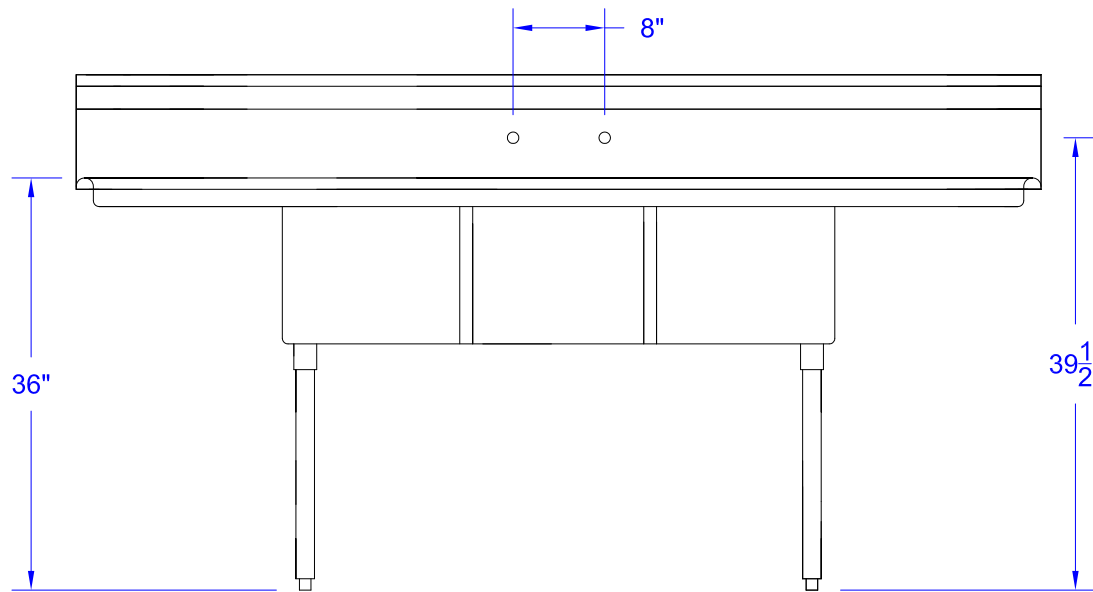

SE16203D18

**THREE TUB SINK
WITH BOTH SIDE 18" DRAIN
BOARD & S/S LEG**

Visit our website at
www.GSW-USA.com

4177 Rowland Ave., #B, El Monte, CA 91731
Tel.: (800) 897-5999, (626) 291-5599 Fax: (626)286-0133
E-mail: sales@gsw-usa.com