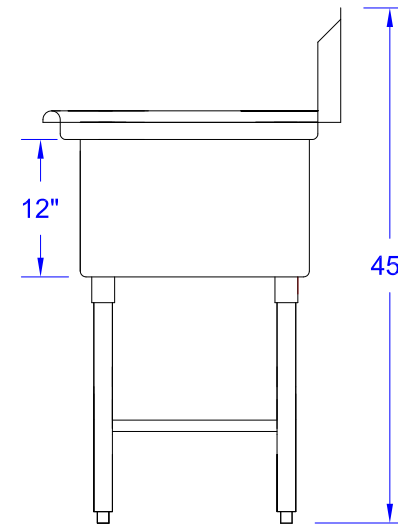

SE16203D18

**THREE TUB SINK
WITH BOTH SIDE 18" DRAIN
BOARD & S/S LEG**

Visit our website at
www.GSW-USA.com

4177 Rowland Ave., #B, El Monte, CA 91731
Tel.: (800) 897-5999, (626) 291-5599 Fax: (626)286-0133
E-mail: sales@gsw-usa.com