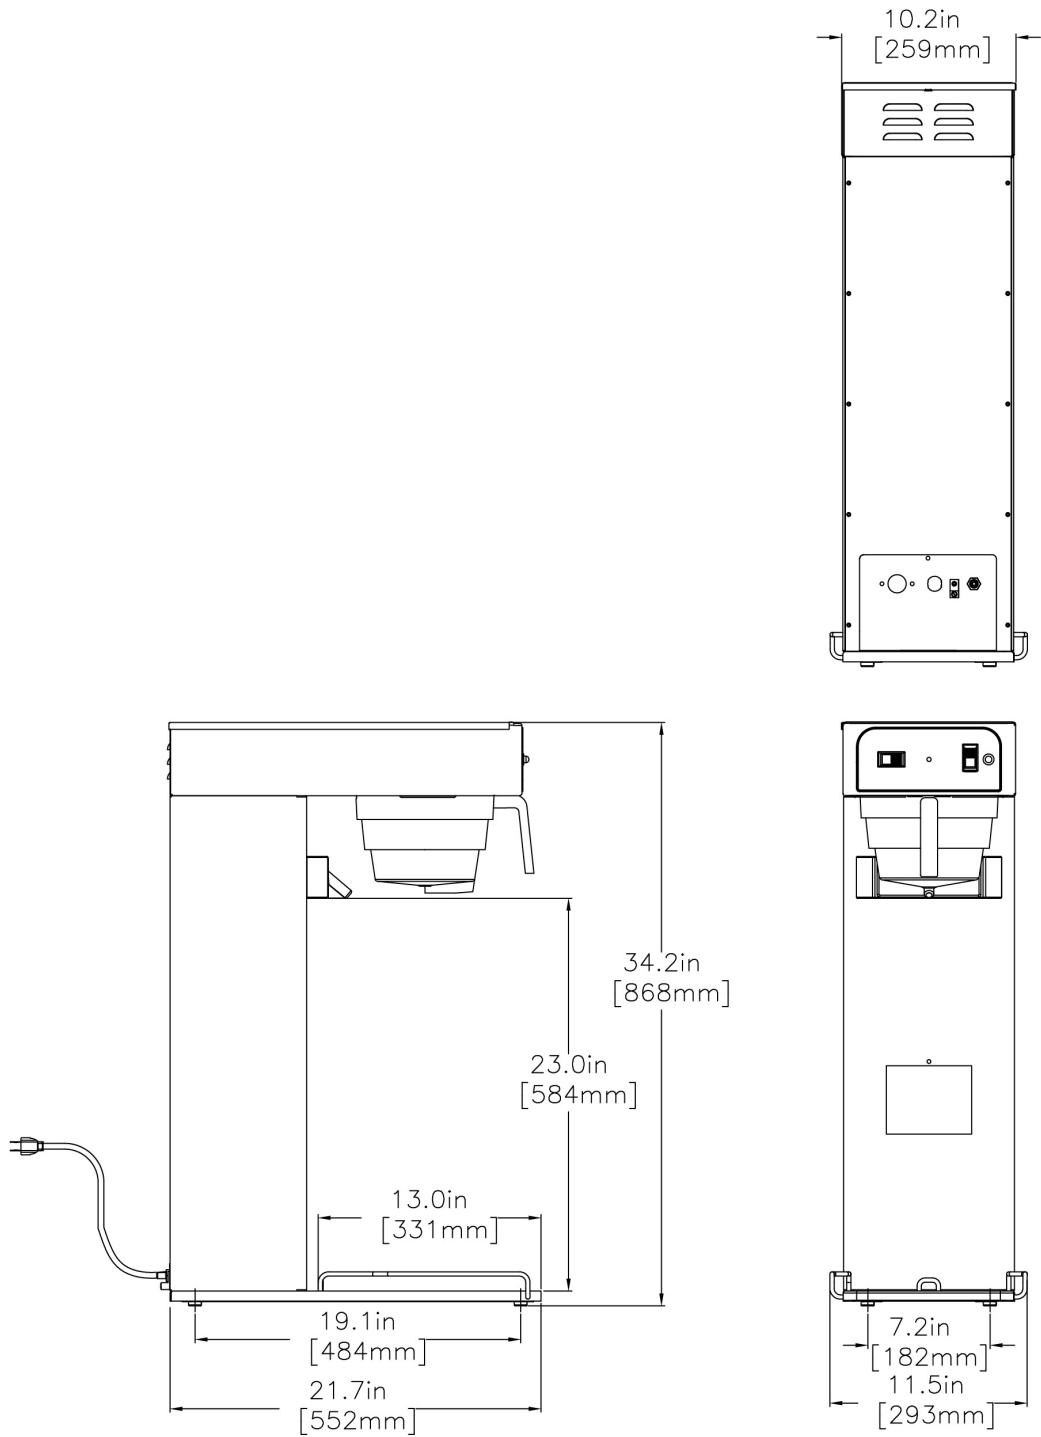

# TB3, 29" Trunk

34.0" x 22.0" x 11.6"  
(86.4cm x 55.9cm x 29.5cm)

- Has adjustable steep time for more control over flavor extraction
- Brews directly into any style portable server
- SplashGard® funnel deflects hot liquids away from the hand

Created on:  
11/16/2016

Unit			Shipping					
	Width	Height	Depth	Width	Height	Depth	Weight	Volume
English	11.6 in.	34.0 in.	22.0 in.	-	-	-	38.900 lbs	7.327 ft <sup>3</sup>
Metric	29.5 cm	86.4 cm	55.9 cm	-	-	-	17.645 kgs	0.207 m <sup>3</sup>