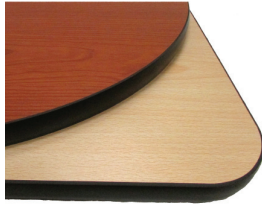

255 Welter Drive
 Monticello, IA 52310
 Phone: (877) 465-4344
 Fax: (877) 465-4042

www.oakstreetmfg.com

TWO SIDED QUICK SHIP TABLE TOPS

Cherry/Natural

Mahogany/Black

Oak/Walnut

- 1" thick, 45 pound industrial grade particle board
 - Thermally fused melamine on either side
 - Edged with high quality extruded rubber t-mold
 - 3" radius corners
- Available in Mahogany/Black with black t-mold edge, Oak/Walnut with brown t-mold edge and Cherry/Natural with black t-mold edge
- F.O.B. Monticello, Iowa and Rancho Cucamonga, California (*excluding Cherry/Natural*)
 - All tops are boxed separately
 - *Tops shipping from California are CARB Compliant Phase 2*

Size	Cherry/Natural	Mahogany/Black	Oak/Walnut	Weight
24" x 24"	CN2424	MB2424	OW2424	17
24" Round	CN24R	MB24R	OW24R	15
30" x 30"	CN3030	MB3030	OW3030	27
30" Round	CN30R	MB30R	OW30R	23
36" x 36"	CN3636	MB3636	OW3636	36
36" Round	CN36R	MB36R	OW36R	32
24" x 30"	CN2430	MB2430	OW2430	22
24" x 42"	CN2442	MB2442	OW2442	35
30" x 42"	CN3042	MB3042	OW3042	38
30" x 48"	CN3048	MB3048	OW3048	44
30" x 60"	CN3060	MB3060	OW3060	46
30" x 72"	CN3072	MB3072	OW3072	60
42" x 42"	CN4242	MB4242	OW4242	53
42" Round	CN42R	MB42R	OW42R	51
48" x 48"	CN4848	MB4848	OW4848	57
48" Round	CN48R	MB48R	OW48R	55
60" Round	OB60R - Available only in Oak /Black			100
36" x 36" Flip to 51" Round	N/A	MB3636Flip51BLK	N/A	83
36" x 36" Flip to 51" Round	N/A	MB3636Flip51MH	N/A	83
42" x 42" Flip to 60" Round	N/A	MB4242Flip60BLK	N/A	118
42" x 42" Flip to 60" Round	N/A	MB4242Flip60MH	N/A	118